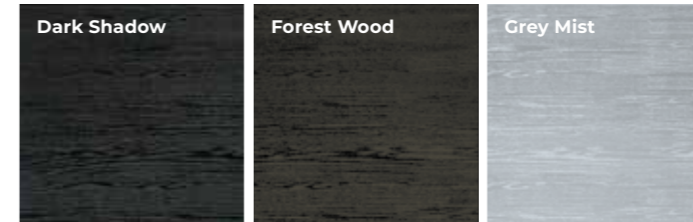

EXCLUSIVE SELECT COLOURS

Colours only available on Select Solid doors.

*Oak and Rosewood are NOT a match to a foiled frame and will be noticeably different.

BUTTERFLY & BEE COLLECTION

Our nature inspired bee and butterfly range of glasses and hardware, will not only make a beautiful entrance for your home, it's sure to make a great first impression and be a talking point for your guests.