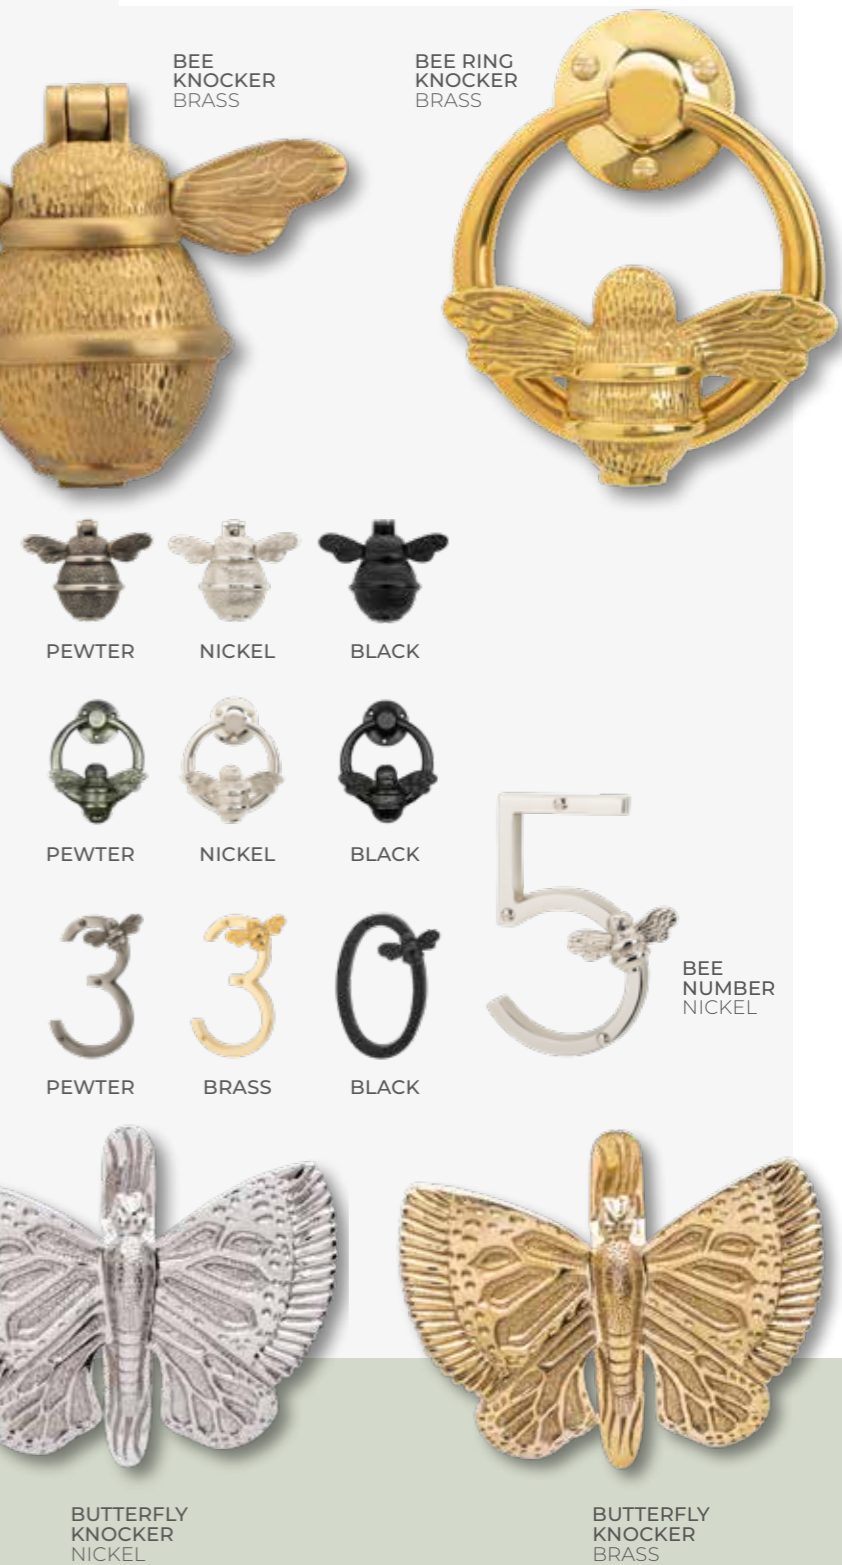

BEE RING KNOCKER
BRASS

PEWTER

NICKEL

BLACK

PEWTER

NICKEL

BLACK

PEWTER

BRASS

BLACK

BEE NUMBER
NICKEL

BUTTERFLY KNOCKER
NICKEL

BUTTERFLY KNOCKER
BRASS

DOOR FURNITURE

Handmade from solid brass and crafted using traditional techniques, our range of beautiful bee and butterfly door knockers and numerals, not only make the perfect accompaniment to our nature inspired glass options, they're also sure to bring a smile to your visitors.

BEE KNOCKER
BRASS