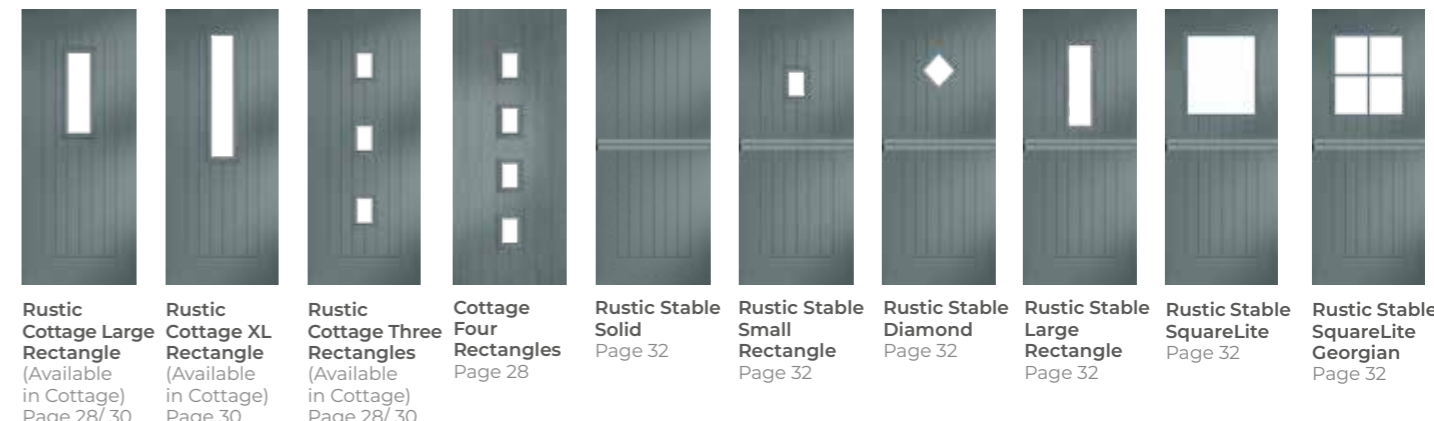

DOOR COLLECTIONS

Our featured Classic, Cottage, Contemporary, and Designer collections all offer something unique and are available in a variety of colours and styles to suit any home.