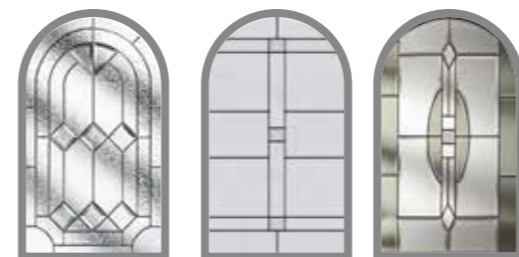

Simplicity Zinc Tate Reflections

Double Glazed
Requires Backing Glass
(see page 60)